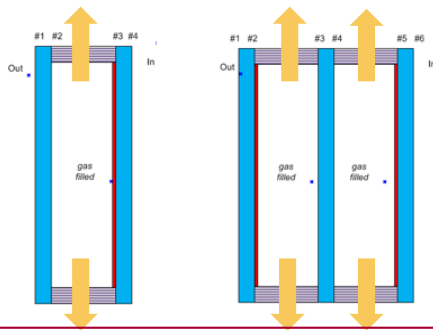

Conventionele isolerende beglazing:

Het glasverlies mag volgens de norm max 1%/ jaar zijn na de verouderingstest (Europese Norm). Maw de Ug-waarde blijft niet constant in de tijd.

Fineo:

Bij Fineo is er een vacuüm tussen de 2 ruiten. Dit betekent dat zolang de rand intact blijft, er geen wijziging van de Ug-waarde is.